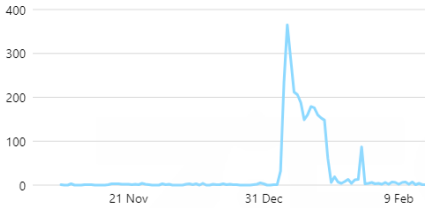

Accounts engaged

Followers	181
Non-followers	576

Profile ⓘ

1,895

Profile activity

Profile visits	1,825
External link taps	53
Email button taps	2
Business address taps	9
Call button taps	6

KINGS
RIDGE

Insights

Performance

Reach ⓘ

69.4K ↑ 278.8%

Content interactions ⓘ

4.5K ↑ 4.0K%

Followers ⓘ

Lifetime
828

Link clicks ⓘ

2K ↑ 49.3K%

Instagram profile visits ⓘ

3,034 ↑ 1.4K%

Top towns/cities

Engagement

Post likes, comments and shares ⓘ

3.7K ↑ 7.4K%

Total from last 90 days vs 90 days prior