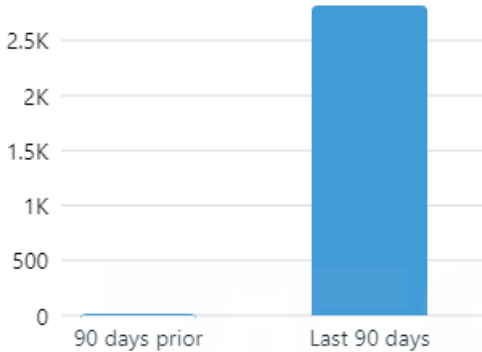

Photography

Insights

Reach

Facebook reach ⓘ

3.8K ↑ 127.7K%

Instagram reach ⓘ

29.8K ↑ 596.6K%

Visits

Facebook visits ⓘ

403 ↑ 1.8K%

Instagram profile visits ⓘ

1,024 ↑ 14.5K%

Engagement

Post likes, comments and shares ⓘ

2.8K ↑ 46.9K%

Total from last 90 days vs 90 days prior

Content interactions ⓘ

317

Higher than others

Typically: 46

Top towns/cities

LAKE
AVENUE

Social media content

Photography