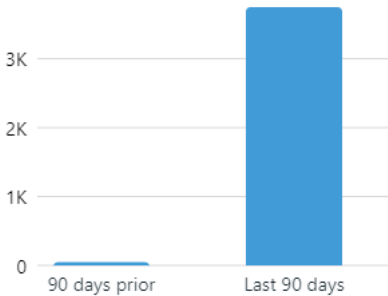

Performance

Reach ⓘ

69.4K ↑ 278.8%

Content interactions ⓘ

4.5K ↑ 4.0K%

Followers ⓘ

Lifetime
828

Link clicks ⓘ

2K ↑ 49.3K%

Instagram profile visits ⓘ

3,034 ↑ 1.4K%

Top towns/cities

Engagement

Post likes, comments and shares ⓘ

3.7K ↑ 7.4K%

Total from last 90 days vs 90 days prior