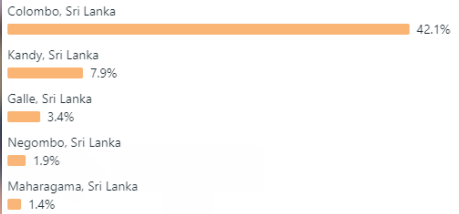

Top towns/cities